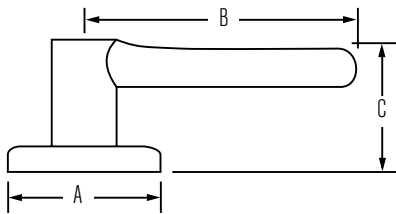

## Specifications

<b>Door prep</b>	Cross Bore 2-1/8". Edge Bore 1". Latch Face 1" x 2-1/4"
<b>Backset</b>	Adjustable to 2-3/8" or 2-3/4"
<b>Door Thickness</b>	1-3/8 - 1-3/4" doors standard. 2-1/4" doors option
<b>Faceplate</b>	1" x 2-1/4" Square, round or drive-in
<b>Strikes</b>	2-1/4" full lip. Square or round corner
<b>Bolt</b>	1/2" Throw. Steel
<b>Door Handing</b>	Reversible for right or left-handed doors. Specify handing on inactive
<b>ANSI/BHMA</b>	A156.2 Grade 2
<b>UL</b>	20 minute UL fire rating available
<b>ADA</b>	Functions 101 and 331. Satisfy Section 4.13.9 ADA requirement

## Dimensions

Design	A	B	C	C (keyed)
Sydney Round Rose	2-5/8"	4-1/4"	2-3/4"	2-3/8"
Sydney Square Rose	2-5/8"	4-1/4"	2-3/4"	2-3/8"

Model	Function	Finish					Case
		11P	15	26	26D	514	
SPSL101 (RDT/SQT)	Hall/Closet	\$65	\$65	\$65	\$65	\$65	12
SPVL331 (RDT/SQT)	Bed/Bath	\$74	\$74	\$74	\$74	\$74	12
SENL535 (RDT/SQT)	Entry	\$116	\$116	\$116	\$116	\$116	12
SHD12 (RDT/SQT)	Half Dummy	\$34	\$34	\$34	\$34	\$34	20
SIP96 (RDT/SQT)	Interior Pack	\$64	\$64	\$64	\$64	\$64	12