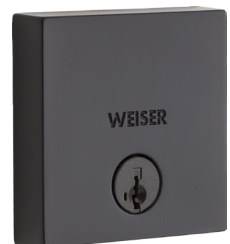

WEISER®

UPTOWN™ & DOWNTOWN™

The latest in contemporary design, these deadbolts are the first of their kind, featuring a half-inch projection off the door and the latest version of Weiser's patented SmartKey security.

- 50% Less Protrusion than Standard Deadbolts
- Highest Residential Security Rating: Grade 1
- New Advanced SmartKey Technology
- Perfectly match Weiser's contemporary product portfolio

Uptown™ in
Iron Black

Downtown™ in
Iron Black

CANADA'S #1 SELLING LOCK BRAND*

Specifications

Door Prep	Cross Bore 2-1/8". Edge Bore 1".
Backset	Adjustable to 2-3/8" or 2-3/4" standard.
Door Thickness	1-3/8" – 1-3/4" doors standard. Thick door service part available for up to 2-1/4".
Cylinder	SmartKey™, KW Pin & Tumbler, WS Pin & Tumbler
Faceplates	1" x 2-1/4". Specify round corner, square corner or drive-in.
Strikes	1" x 2-1/4" square or round corner.
Bolt	1" throw.
Door Handing	Reversible for right or left-hand doors.
ANSI/BHMA	Grade 1
UL	20 Minute Fire Rating available upon request.
Warranty	Lifetime Mechanical and Lifetime Finish

Functions

GD 1471 Single Cylinder:
Deadbolt operated by key outside and thumb turn inside

Dimensions

Design	A	B	C	D	E	F
GD 1471 SQT	2-5/8"	1/2"	2-5/8"	1-3/8"	7/16"	1-8/13"
GD 1471 RDT	2-5/8"	1/2"	2-5/8"	1-7/16"	7/16"	1-11/17"