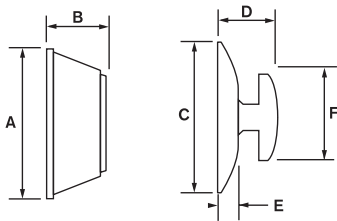

Downtown™ in
Iron Black

CANADA'S #1 SELLING LOCK BRAND*

Specifications

Door Prep	Cross Bore 2-1/8". Edge Bore 1".
Backset	Adjustable to 2-3/8" or 2-3/4" standard.
Door Thickness	1-3/8" – 1-3/4" doors standard. Thick door service part available for up to 2-1/4".
Cylinder	SmartKey™, KW Pin & Tumbler, WS Pin & Tumbler
Faceplates	1" x 2-1/4". Specify round corner, square corner or drive-in.
Strikes	1" x 2-1/4" square or round corner.
Bolt	1" throw.
Door Handing	Reversible for right or left-hand doors.
ANSI/BHMA	Grade 1
UL	20 Minute Fire Rating available upon request.
Warranty	Lifetime Mechanical and Lifetime Finish

Functions

GD 1471 Single Cylinder:
Deadbolt operated by key outside and thumb turn inside

Dimensions

Design	A	B	C	D	E	F
GD 1471 SQT	2-5/8"	1/2"	2-5/8"	1-3/8"	7/16"	1-8/13"
GD 1471 RDT	2-5/8"	1/2"	2-5/8"	1-7/16"	7/16"	1-11/17"