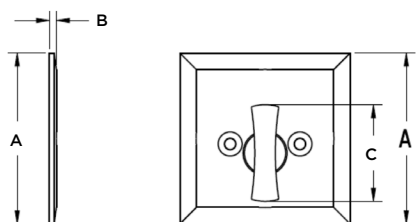

## Specifications

<b>Door Prep</b>	Cross Bore 2 1/8". Edge Bore 1". Latch face 1" x 2 1/4"
<b>Backset</b>	2 3/8"
<b>Door Thickness</b>	1 3/8" - 1 3/4" doors standard
<b>Faceplates</b>	1" x 2 1/4" round corner, other options available
<b>Strikes</b>	1" x 2 1/4" round corner, other options available
<b>Bolt</b>	1" Throw
<b>Door Handing</b>	Reversible for right or left-hand doors
<b>ANSI/BHMA</b>	N/A
<b>UL</b>	N/A
<b>ADA</b>	N/A
<b>Warranty</b>	Lifetime Mechanical and Lifetime Finish

## Dimensions

Design	A	B	C
Square	2 7/16"	3/32"	1 3/8"