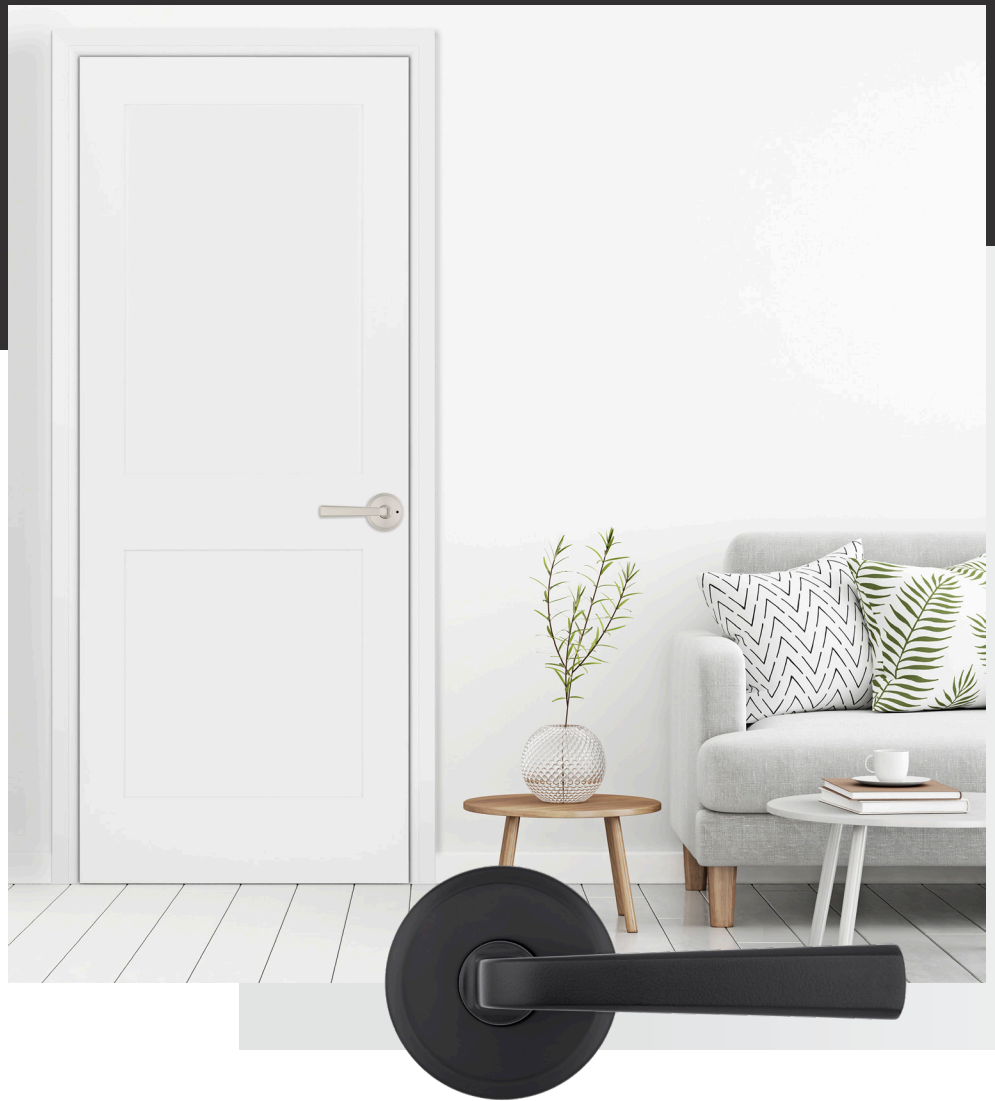

TRAFFORD

Elevate your space with the timeless Trafford™ family. The unique soft curve adds a sophisticated touch to any home aesthetic, while the designer rosette imparts a warm and welcoming feel to your doors.

PERTH

Bring a bold look home with Perth™ door levers. The distinct, slender shape was designed for comfort, and the subtle details add a modern touch to any space.