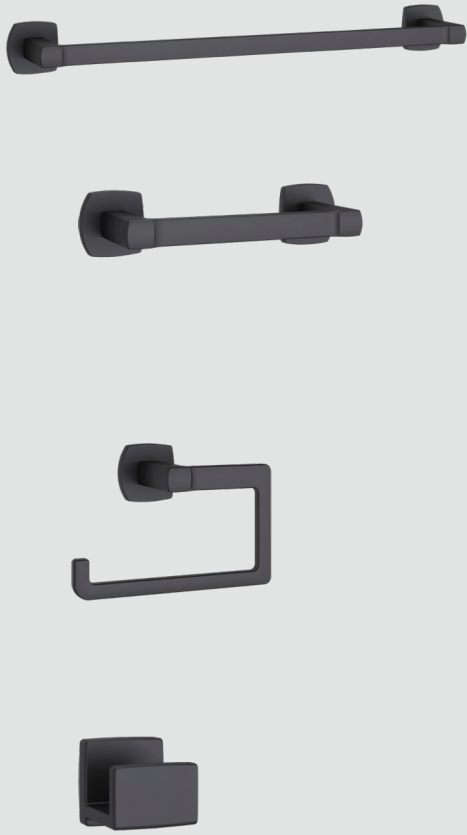

DECKARD FAMILY

This collection embodies soft-modern design by incorporating curves into the familiar sleek, hard-edge motif of modern aesthetics. The clean, horizontal lines in this design create a precise look as the contrasting subtle curves offer balance.