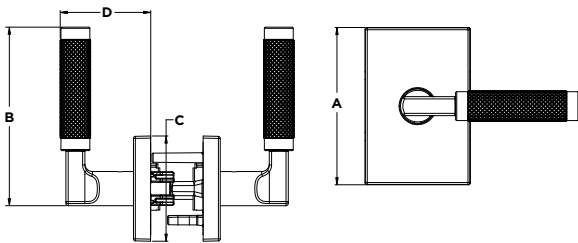

Specifications

Door Prep	Cross Bore 2-1/8". Edge Bore 1"
Backset	Adjustable 2 3/8" or 2 3/4"
Door Thickness	1 3/8" - 1 3/4" Doors standard
Faceplates	1" x 2 1/4" includes square corner, round corner and drive-in
Strikes	Includes 2 1/4" full lip square corner, other options available
Bolt	1/2" Throw
Cylinder	SmartKey Security™
Door Handing	Reversible for right- or left-hand doors.
ANSI/BHMA	A156.30 Grade 2 certified
UL	N/A
ADA	101 and 331 functions are in compliance with the American National Standards Institute (ANSI A117.1)
Warranty	Lifetime Mechanical and Lifetime Finish

Dimensions

Design	A	B	B (Keyed)
Prava	4 1/8"	4 11/16"	4 25/32"
	C	D	D (Keyed)
	2 25/32"	2 3/8"	2 13/32"

Finishes

Satin
Nickel 15

Matte
Black 514

Functions

Passage/Hall/Closet: Both levers always free. - 101PVL