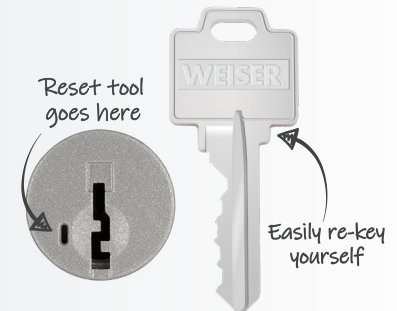

FINISH AND
**LIFETIME
WARRANTY**
MECHANICAL

WEISER

CANADA'S #1 SELLING LOCK BRAND

Weiser is a trademark of ASSA ABLOY Group © 2024 ASSA ABLOY Group