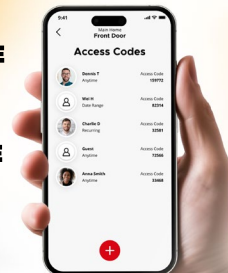

WEISER

HALOSELECT™

WI-FI AND MATTER ENABLED SMART LOCK

Meet the smart lock that brings convenience, intelligence and security to your front door. Control Halo Select™ from anywhere using Wi-Fi and the full-featured Weiser® app, or easily integrate it into your favorite smart home ecosystem with a compatible Matter hub. Enjoy the freedom and flexibility of remote access, keyless entry and customizable access codes for all your family's needs.

Control and Monitor from Anywhere

Smart Home Integration

Geofence Auto-Unlock

ONE TIME

ANYTIME

WEEKLY

Easy Secure Guest Access

CANADA'S #1 SELLING LOCK BRAND