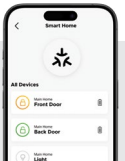

Guest Access Codes

Geofence Auto-Unlock

Door Status Sensor

Smart Home Voice Control

Intrusion Detection

Matter and Smart Home App

Smart Home Integration

Simple Setup