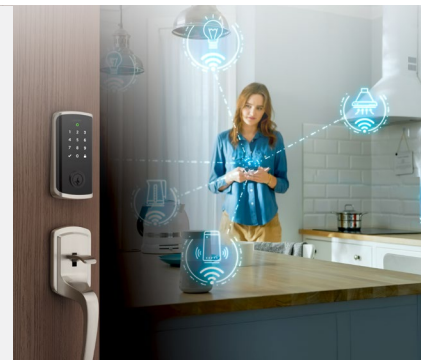

WEISER

HALOSELECT™

WI-FI AND MATTER ENABLED SMART LOCK

Meet the smart lock that brings convenience, intelligence and security to your front door. Control Halo Select™ from anywhere using Wi-Fi and the full-featured Weiser® app, or easily integrate it into your favorite smart home ecosystem with a compatible Matter hub. Enjoy the freedom and flexibility of remote access, keyless entry and customizable access codes for all your family's needs.

Control and Monitor from Anywhere

Smart Home Integration

Geofence Auto-Unlock

ONE TIME

ANYTIME

WEEKLY

Easy Secure Guest Access

CANADA'S #1 SELLING LOCK BRAND

Easy Installation

- No hub required by connecting directly to your home Wi-Fi network
- Operates on (4) AA batteries
- Installs in minutes using a screwdriver
- In app interactive install guide

Warranty