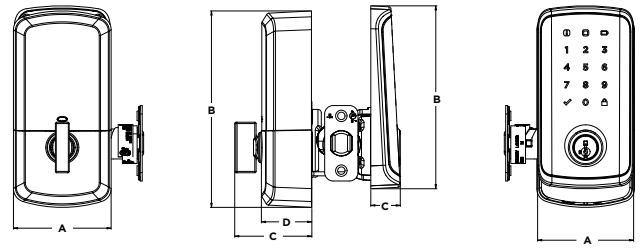

- Lifetime mechanical and finish warranty
- 1 year electronic warranty

Dimensions

Touchscreen	A	B	C	D
Interior	2 29/32"	5 27/32"	2 9/32"	1 1/2"
Exterior	2 27/32"	5 7/16"	7/8"	---

Wi-Fi and Weiser App

Remote Lock and Unlock