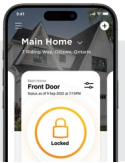

WEISER

HALOSELECT™

WI-FI AND MATTER ENABLED SMART LOCK

Meet the smart lock that brings convenience, intelligence and security to your front door. Control Halo Select™ from anywhere using Wi-Fi and the full-featured Weiser® app, or easily integrate it into your favorite smart home ecosystem with a compatible Matter hub. Enjoy the freedom and flexibility of remote access, keyless entry and customizable access codes for all your family's needs.

Control and Monitor from Anywhere

Smart Home Integration

Geofence Auto-Unlock

ONE TIME

ANYTIME

WEEKLY

Easy Secure Guest Access

CANADA'S #1 SELLING LOCK BRAND

- Lifetime mechanical and finish warranty
- 1 year electronic warranty

Dimensions

Touchscreen	A	B	C	D
Interior	2 29/32"	5 27/32"	2 9/32"	1 1/2"
Exterior	2 27/32"	5 7/16"	7/8"	---

Wi-Fi and Weiser App

Remote Lock and Unlock

Guest Access Codes

Geofence Auto-Unlock

Door Status Sensor

Smart Home Voice Control

Intrusion Detection

Matter and Smart Home App

Smart Home Integration

Simple Setup