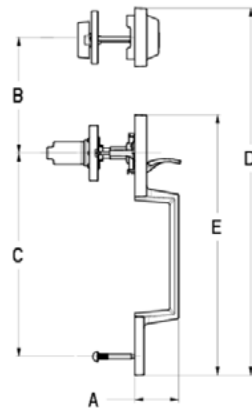

- Features Advanced SmartKey Security™ Technology
- ANSI/BHMA Grade 3: High Residential Security/Durability/Finish

WEISER®

FINISHES

514 | Matte Black

15 | Satin Nickel

DIMENSIONS

Design	A	B	C	D	E
Henley	2 5/32"	5 1/2"	8 13/32"	17 5/8"	12 1/4"

SPECIFICATIONS

Door Prep	Cross Bore 2 1/8" or 1 1/2". Edge Bore 1" Deadbolt & handle bore holes must be 5-1/2" apart	Strikes	Deadbolt: 1-1/8" X 2-3/4" round corner, square corner Handleset: 2-1/4" Full lip round corner, square corner
Backset	Adjustable 2 3/8" or 2 3/4"	ANSI/BHMA	A156.2 Grade 3
Door Thickness	1 3/8" - 1 3/4" Doors standard	Door Handing	Reversible for right or left hand doors
Cylinder	SmartKey Security™	ADA	Satisfy section 4.13.9 ADA requirement
Faceplates	Specify round corner, square corner or drive-in	Warranty	Lifetime Mechanical and Lifetime Finish