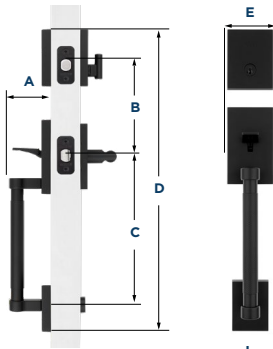

Dimensions

Dimensions	A	B	C	D	E	F
Prava	2 21/32"	5 1/2"	8 13/32" through 9 11/16"	17 15/16"	2 25/32"	2 3/16"

Finishes