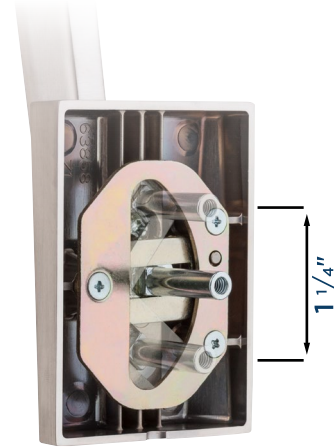

- Handle Features Diamond Knurling
- Features Advanced SmartKey Security™
- Low Profile Contemporary Design
- Handle set Deadbolt has ANSI/BHMA Grade 1 Certified Security
- Lifetime Mechanical and Finish Warranty

CANADA'S #1 SELLING LOCK BRAND

weiserlock.com
1-800-501-9471

Specifications

Door Prep	Cross Bore 2 1/8". Edge Bore 1" Latch Face 1" x 2 1/4"
Backset	Adjustable 2 3/8" or 2 3/4"
Door Thickness	1 3/4" Standard. Thick door service part available for up to 2 1/4"
Faceplates	1" x 2 1/4" includes square corner, round corner and drive-in
Strikes	Deadbolt: 1 1/8" x 2 3/4". square, round corner & 2 1/4" full lip square corner Handle: 2 1/4" square corner full lip (Other options available)
Bolt	Deadbolt: 1" throw Handle: 1/2" throw
Cylinder	SmartKey Security™
Door Handing	Reversible for right or left-hand doors
ANSI/BHMA	Deadbolt is A156.39 Grade 1 Certified
UL	N/A
ADA	N/A
Warranty	Lifetime mechanical and lifetime finish

Adjustable Throughbolt

Vertical and horizontal slide designed for a guaranteed fit

Functions

Handleset (Single-Cylinder): Exterior only, Latch bolt operated by thumb piece outside. Deadbolt operated by key outside.
- GLA8471 PVH SMT

Handle Only: Handle only. Latch bolt operated by thumb piece outside.
- GLA7771 PVH

Interior Pack (Single-Cylinder): Interior only, Latch bolt operated by lever inside. Deadbolt operated by thumb turn inside.
- GLA8675___
(Indicate interior lever style)