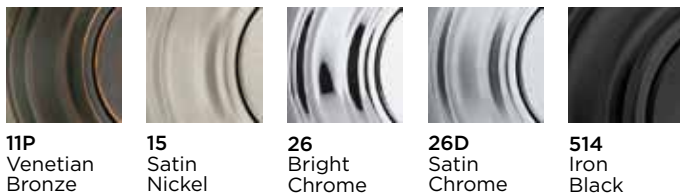

# Dimensions

Dimensions	A	B	C	D
San Clemente	2 5/8"	5 1/2"	8 13/32" through 9 11/16"	17 29/32"

# Finishes

▪ **Made to Stock with Square Rose**

<b>HANDLESETS GROUP B</b>	<b>Function</b>	GLA 8471 Single Cylinder
	<b>List Price</b>	\$406

	<b>SAN CLEMENTE</b>		<b>Finish Availability</b>	GLA8471 SCE/HFL
	15	Satin Nickel		▪
	514	Iron black		▪
				
		Interior		Halifax
		<b>Case Quantity</b>		2