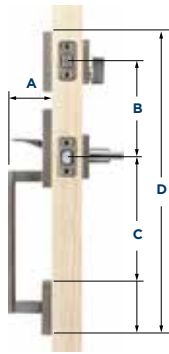

# Specifications

<b>Door Prep</b>	Cross Bore 2 1/8". Edge Bore 1" Latch Face 1" x 2 1/4"
<b>Backset</b>	Adjustable 2 3/8" or 2 3/4"
<b>Door Thickness</b>	1 3/4" Standard. Thick door service part available for up to 2 1/4"
<b>Faceplates</b>	1" x 2 1/4". Specify square, round, or drive in
<b>Strikes</b>	<ul style="list-style-type: none"> <li>▪ <b>Deadbolt:</b> 1 1/8" x 2 3/4". Specify square, round, or drive in</li> <li>▪ <b>Handle:</b> 2 1/4" full lip. Specify square, round, or drive in</li> </ul> *(Other options available)
<b>Bolt</b>	<ul style="list-style-type: none"> <li>▪ <b>Deadbolt:</b> 1" throw</li> <li>▪ <b>Handle:</b> 1/2" throw</li> </ul>
<b>Cylinder</b>	SmartKey®
<b>Door Handing</b>	Reversible for right or left-hand doors
<b>ANSI/BHMA</b>	Deadbolt is Grade 1 Certified
<b>UL</b>	Optional 20 minute UL fire rating
<b>ADA</b>	N/A
<b>Warranty</b>	Lifetime mechanical and lifetime finish

# Dimensions

Dimensions	A	B	C	D
San Clemente	2 5/8"	5 1/2"	8 13/32" through 9 11/16"	17 29/32"

**NEW** **Handle with Lever:** Latch bolt operated by thumb piece outside and lever inside. No Deadbolt.  
- 7771 SCE x HFL  
[Available with Halifax (HFL) lever]

**NEW** **Interior Pack (Single-Cylinder):** Interior only, Latch bolt operated by lever inside. Deadbolt operated by thumb turn inside.  
- 8675 SMT  
(Indicate interior lever style)