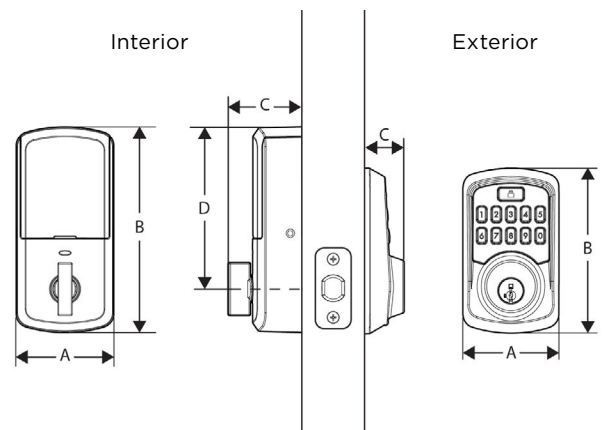

AURA Specifications

SATIN NICKEL

MATTE BLACK

GED18500		15 Satin Nickel	514 Matte Black
Single Cylinder	GED18500	<input type="checkbox"/>	<input type="checkbox"/>

SPECIFICATIONS

Battery	Uses 4 x AA 6V alkaline cell batteries with approximately 1 year battery life
Function	Single cylinder deadbolt
Door Prep	2 1/8" diameter bore hole & 1" diameter latch hole
Backset	Adjustable 2 3/8" (60mm) or 2 3/4" (70mm)
Door Thickness	1 3/8" (35mm) - 2" (50mm) automatic adjustment
Faceplates	1" (25 mm) x 2 1/4" (57 mm) square corner standard
Strikes	Square corner, 4 hole strike, 2 3/4" (70mm) x 1 1/8"
Latch	Square & drive-in adjustable 2 3/8" (60mm) or 2 3/4" (70mm)
Bolt	1" (25 mm) throw, steel deadbolt
Door Handing	Reversible
Cylinder	SmartKey
Security	Deadbolt: A156.36 Grade 2 Certified
Temperature Range	Exterior: -40°F to 150°F (-40°C to 66°C) Interior: 32°F to 130°F (0°C to 54°C)
Humidity	Exterior: 100% condensing Interior: 30% to 95% non-condensing
UL	20 minute
Codes	Up to 250 customizable access codes with optional schedules

Dimensions	A	B	C	D
GED18500 Interior	2 3/4"	5 13/16"	2 1/8"	4 9/16"
GED18500 Exterior	2 23/32"	4 5/8"	1 3/16"	--

WARRANTY:

Weiser™ electronic products provide a “Lifetime Mechanical and Finish Warranty” and a one-year limited electronics warranty that covers all defects in material and workmanship. For more information, please visit ca.weiserlock.com/en/warranty/.