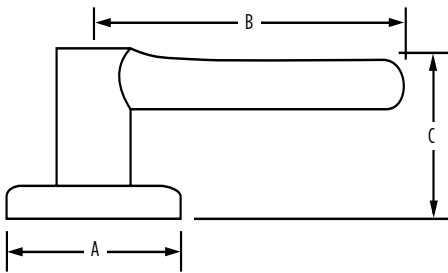

### DAYLON - SQUARE ROSE

15  
Satin Nickel

26  
Polished Chrome

26D  
Satin Chrome

514  
Matte Black

	15 Satin Nickel	26 Polished Chrome	26D Satin Chrome	514 Matte Black
Passage		<input type="checkbox"/>		
Passage 20 Min	<input type="checkbox"/>		<input type="checkbox"/>	<input type="checkbox"/>
Passage 3 Hour	<input type="checkbox"/>			<input type="checkbox"/>
Privacy	<input type="checkbox"/>	<input type="checkbox"/>	<input type="checkbox"/>	<input type="checkbox"/>
Inactive	<input type="checkbox"/>	<input type="checkbox"/>	<input type="checkbox"/>	<input type="checkbox"/>

## SPECIFICATIONS

<b>Door Prep</b>	Cross Bore 2-1/8" Edge Bore 1" Latch Face 1"x2-1/4"
<b>Backset</b>	Adjustable to 2-3/8" or 2-3/4"
<b>Door Thickness</b>	1-3/8"-1-3/4" doors standard thickness
<b>Faceplates</b>	1"x2-1/4" Includes square corner and drive-in
<b>Strikes</b>	2-1/4" full lip. Includes square corner and radius corner
<b>Bolt</b>	1/2" throw. Nickel plated
<b>Door Handing</b>	Reversible for right or left-handed doors
<b>ANSI/BHMA</b>	A156.5 Grade 3
<b>ADA</b>	N/A
<b>UL</b>	Fire rating available, see specific product for availability
<b>ASTM</b>	All Weiser product meets ASTM E 331 water penetration testing

Dimensions	A	B	C	C (Keyed)
Daylon (Square Rose)	2 9/16"	3 5/8"	2 3/8"	