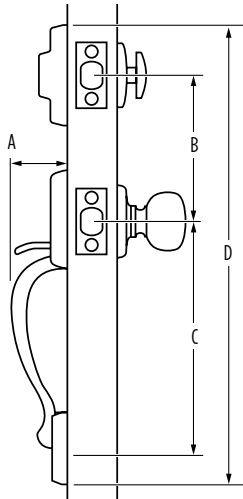

## HENLEY Box Pack Specifications

SATIN NICKEL

MATTE BLACK

HENLEY	15 Satin Nickel	514 Matte Black
SmartKey Single Cylinder Exterior Pack	<input type="checkbox"/>	<input type="checkbox"/>

## SPECIFICATIONS

<b>Door Prep</b>	Deadbolt: Cross Bore 2-1/8" or 1-1/2" Edge Bore 1" Latch Face 1" x 2-1/4" Handle: Cross Bore 2-1/8" Edge Bore 1" Latch Face 1" x 2-1/4"
<b>Backset</b>	Deadbolt: Adjustable to 2-3/8" or 2-3/4" Handle: Adjustable to 2-3/8" or 2-3/4"
<b>Door Thickness</b>	1-3/4" doors standard. 2-1/4" doors optional Not designed for use on 1-3/8" doors"
<b>Cylinder</b>	SmartKey
<b>Faceplates</b>	1" x 2 1/4" Includes square corner, radius corner and drive-in
<b>Strikes</b>	Deadbolt: Cross Bore 1-1/8" x 2-3/4" Includes square corner and radius corner Handle: 2-1/4" full lip Includes square corner and radius corner
<b>Bolt</b>	Deadbolt: 1" Handle: 1/2" throw
<b>Door Handing</b>	Reversible for right or left-handed doors
<b>ANSI/BHMA</b>	A156.5 Grade 3 (for deadbolt)
<b>ADA</b>	N/A
<b>ASTM</b>	All Weiser product meets ASTM E 331 water penetration testing

Dimensions	A	B	C	D
Henley	2 5/8"	5 1/2"	8 13/16"	17 5/16"