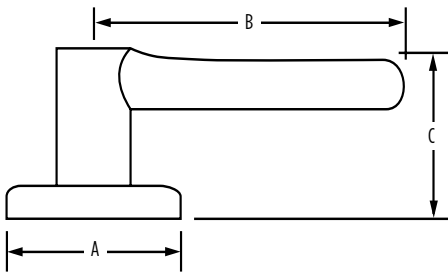

### AVAILABLE FUNCTIONS:

Passage

Privacy

Entry

Inactive

HENLEY	15 Satin Nickel	514 Matte Black
Passage	<input type="checkbox"/>	<input type="checkbox"/>
Privacy	<input type="checkbox"/>	<input type="checkbox"/>
Entry	<input type="checkbox"/>	<input type="checkbox"/>
Inactive	<input type="checkbox"/>	<input type="checkbox"/>

## SPECIFICATIONS

<b>Door Prep</b>	Cross Bore 2-1/8" Edge Bore 1" Latch Face 1" x 2-1/4"
<b>Backset</b>	Adjustable to 2-3/8" or 2-3/4"
<b>Door Thickness</b>	1-3/8" - 1-3/4" doors standard. 2-1/4" doors optional`
<b>Cylinder</b>	SmartKey
<b>Faceplates</b>	1" x 2 1/4" Includes square corner, radius corner and drive-in
<b>Strikes</b>	2-1/4" full lip. Includes square corner, radius corner and drive-in
<b>Bolt</b>	1" throw
<b>Door Handing</b>	Reversible for right or left-handed doors
<b>ANSI/BHMA</b>	A156.5 Grade 3
<b>ADA</b>	Interior turn piece meets 4.13.9 ADA requirements
<b>ASTM</b>	All Weiser product meets ASTM E 331 water penetration testing

Dimensions	A	B	C	C (Keyed)
Henley	2 5/8"	4 3/32"	2 9/16 "	2 19/32"