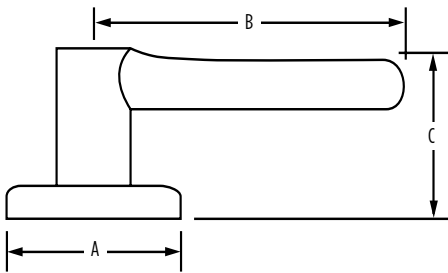

Privacy

Entry

Inactive

HSL		 20 min.	Satin Nickel	Polished Chrome	Matte Black
Passage	GLC101 HSL RDT	<input type="checkbox"/>	<input type="checkbox"/>	<input type="checkbox"/>	<input type="checkbox"/>
Privacy	GLC331 HSL RDT	<input type="checkbox"/>	<input type="checkbox"/>	<input type="checkbox"/>	<input type="checkbox"/>
Entry	GLC535 HSL RDT	<input type="checkbox"/>	<input type="checkbox"/>	<input type="checkbox"/>	<input type="checkbox"/>
Inactive	GLC12 HSL RDT	<input type="checkbox"/>	<input type="checkbox"/>	<input type="checkbox"/>	<input type="checkbox"/>

SPECIFICATIONS

Door Prep	Cross Bore 2-1/8" Edge Bore 1" Latch Face 1" x 2-1/4"
Backset	Adjustable to 2-3/8" or 2-3/4"
Door Thickness	SMT 1-3/8" - 1 3/4" KW P&T 1-3/4"
Cylinder	SmartKey or KW 5-pin
Faceplates	1" x 2 1/4" Specify round corner or square corner or drive-in"
Strikes	1-1/8" or 2-3/4" Specify round corner or square corner"
Bolt	1" throw
Door Handing	Reversible for right or left-handed doors
ANSI/BHMA	A156.5 Grade 3
ADA	Interior turn piece meets 4.13.9 ADA requirements
UL	*Meets 3 hour fire rating for all UL functions when fronted latches used. Meets 20 minute with Square, Radius or Drive-In used
ASTM	All Weiser product meets ASTM E 331 water penetration testing

Dimensions	A	B	C	C (Keyed)
Hollis (Round Rose)	2 5/8"	4 3/8"	2 13/16"	

WARRANTY:

Weiser™ products provide a "Lifetime Mechanical Warranty" that covers all defects in material and workmanship. For more information, please visit ca.weiserlock.com/en/warranty/.