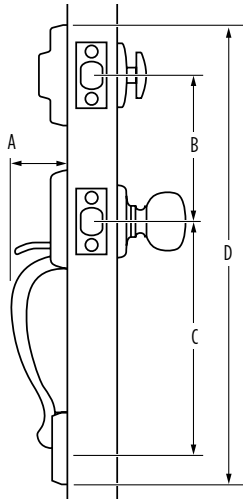

KINGSWAY

Box Pack Specifications

VENETIAN BRONZE

SATIN NICKEL

SATIN CHROME

KINGSWAY	11P Venetian Bronze	15 Satin Nickel	26D Satin Chrome
SmartKey Single Cylinder Exterior Pack	<input type="checkbox"/>	<input type="checkbox"/>	<input type="checkbox"/>
KW Single Cylinder Exterior Pack		<input type="checkbox"/>	

SPECIFICATIONS

Door Prep	Deadbolt: Cross Bore 2-1/8" or 1-1/2" Edge Bore 1" Latch Face 1" x 2-1/4" Handle: Cross Bore 2-1/8" Edge Bore 1" Latch Face 1" x 2-1/4"
Backset	Deadbolt: Adjustable to 2-3/8" or 2-3/4" Handle: Adjustable to 2-3/8" or 2-3/4"
Door Thickness	1-3/4" doors standard. 2-1/4" doors optional Not designed for use on 1-3/8" doors"
Cylinder	SmartKey, KW1 P&T Available
Faceplates	1" x 2 1/4" Includes square corner, radius corner and drive-in
Strikes	Deadbolt: Cross Bore 1-1/8" x 2-3/4" Includes square corner and radius corner Handle: 2-1/4" full lip Includes square corner and radius corner
Bolt	Deadbolt: 1" Handle: 1/2" throw
Door Handing	Reversible for right or left-handed doors
ANSI/BHMA	A156.5 Grade 3 (for deadbolt)
ADA	N/A
ASTM	All Weiser product meets ASTM E 331 water penetration testing

Dimensions	A	B	C	D
Kingsway	2 7/32"	5 1/2"	8 13/32"	17 7/16"

WARRANTY:

Weiser™ products provide a "Lifetime Mechanical Warranty" that covers all defects in material and workmanship. For more information, please visit ca.weiserlock.com/en/warranty/.