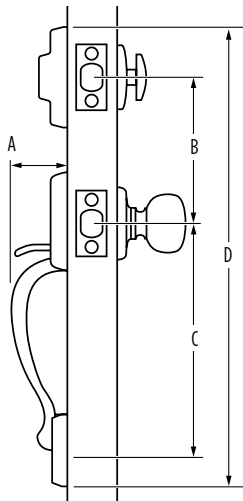

## KINGSWAY Box Pack Specifications

VENETIAN BRONZE

SATIN NICKEL

SATIN CHROME

These finishes are available with Microban anti-microbial coating: 11P and 15

K		 20 min.	Venetian Bronze	Satin Nickel	Satin Chrome
Exterior Pack	GAC9771 K	<input type="checkbox"/>	<input type="checkbox"/>	<input type="checkbox"/>	<input type="checkbox"/>
Exterior Pack	GAC9771 K	<input type="checkbox"/>	<input type="checkbox"/>	<input type="checkbox"/>	<input type="checkbox"/>

## SPECIFICATIONS

20 min.

<b>Door Prep</b>	Deadbolt: Cross Bore 2-1/8" or 1-1/2" Edge Bore 1" Latch Face 1" x 2-1/4". Handle: Cross Bore 2-1/8" Edge Bore 1" Latch Face 1" x 2-1/4"
<b>Backset</b>	Deadbolt: Adjustable to 2-3/8" or 2-3/4" Handle: Adjustable to 2-3/8" or 2-3/4"
<b>Door Thickness</b>	1-3/4" doors standard. 2-1/4" doors optional Not designed for use on 1-3/8" doors"
<b>Cylinder</b>	SmartKey, KW 5-pin or WS 5-pin
<b>Faceplates</b>	1" x 2 1/4" Specify round corner or square corner or drive-in"
<b>Strikes</b>	Deadbolt: Cross Bore 1-1/8" x 2-3/4" Specify round corner or square corner Handle: 2-1/4" full lip Specify round corner or square corner Other options including UL 2 Hole Strike available: UL 2 Hole Strike 1" x 2 1/4"
<b>Bolt</b>	Deadbolt: 1" Handle: 1/2" throw.
<b>Door Handing</b>	Reversible for right or left-handed doors
<b>ANSI/BHMA</b>	A156.5 Grade 3 (for deadbolt)
<b>ADA</b>	N/A
<b>UL</b>	*Meets 20 minute with Square, Radius or Drive-in Used
<b>ASTM</b>	All Weiser product meets ASTM E 331 water penetration testing
<b>Dimensions</b>	<b>A</b> <b>B</b> <b>C</b> <b>D</b>
Kingsway	2 7/32"                      5 1/2"                      8 13/32"                      17 7/16"