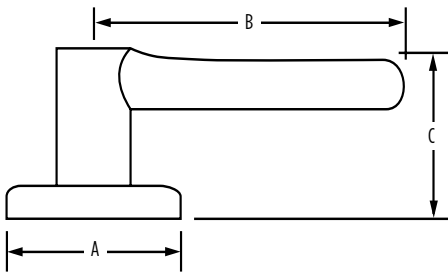

#### LAYTON

15  
Satin Nickel

26D  
Satin Chrome

	15 Satin Nickel	26D Satin Chrome
Passage	<input type="checkbox"/>	<input type="checkbox"/>
Passage 3 Hour	<input type="checkbox"/>	<input type="checkbox"/>
Privacy	<input type="checkbox"/>	<input type="checkbox"/>
Inactive	<input type="checkbox"/>	<input type="checkbox"/>

## SPECIFICATIONS

<b>Door Prep</b>	Cross Bore 2-1/8" Edge Bore 1" Latch Face 1"x2-1/4"
<b>Backset</b>	Adjustable to 2-3/8" or 2-3/4"
<b>Door Thickness</b>	1"x2-1/4" Includes square corner and drive-in
<b>Faceplates</b>	2-1/4" full lip. Includes square corner and radius corner
<b>Strikes</b>	1/2" throw. Nickel plated
<b>Bolt</b>	Reversible for right or left-handed doors
<b>Door Handing</b>	A156.5 Grade 3
<b>ANSI/BHMA</b>	N/A
<b>ADA</b>	Fire rating available, see specific product for availability
<b>UL</b>	Meets UL 3 hour fire rating for all UL functions
<b>ASTM</b>	All Weiser product meets ASTM E 331 water penetration testing

Dimensions	A	B	C	C (Keyed)
Layton	2 9/16"	3 5/8"	2 3/8"	2 3/8"