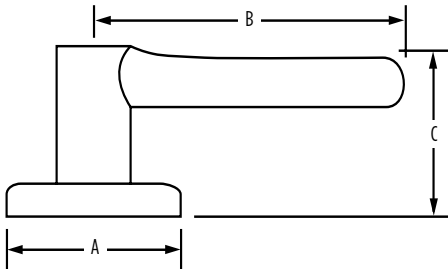

Privacy

Entry

Inactive

LSL		 20 min.	Satin Nickel	Polished Chrome	Matte Black
Passage	GLA101 LSL RDT	<input type="checkbox"/>	<input type="checkbox"/>	<input type="checkbox"/>	<input type="checkbox"/>
Privacy	GLA331 LSL RDT	<input type="checkbox"/>	<input type="checkbox"/>	<input type="checkbox"/>	<input type="checkbox"/>
Entry	GLA535 LSL RDT	<input type="checkbox"/>	<input type="checkbox"/>	<input type="checkbox"/>	<input type="checkbox"/>
Inactive	GLA12 LSL RDT	<input type="checkbox"/>	<input type="checkbox"/>	<input type="checkbox"/>	<input type="checkbox"/>

SPECIFICATIONS

20 min.

Door Prep	Cross Bore 2-1/8" Edge Bore 1" Latch Face 1" x 2-1/4"
Backset	Adjustable to 2-3/8" or 2-3/4"
Door Thickness	1-3/8" - 1-3/4" doors standard. 2-1/4" doors optional
Cylinder	SmartKey standard, see specific product for more WS and KW availability
Faceplates	1" x 2-1/4". Round corner, square corner and drive-in available in box
Strikes	2-1/4" full lip. Other options available
Bolt	1/2" throw. Nickel plated
Door Handing	Reversible for right or left-hand doors
ANSI/BHMA	A156.2 Grade 2
ADA	Functions GLA 101, GLA 12 satisfies section 4.13.9 ADA Requirement
UL	Fire rating, see specific product for availability
ASTM	All Weiser product meets ASTM E 331 water penetration testing

Dimensions	A	B	C	C (Keyed)
Lisbon (Round Rose)	2 5/8"	4 1/4"	2 5/8"	2 3/8"

WARRANTY:

Weiser™ products provide a "Lifetime Mechanical Warranty" that covers all defects in material and workmanship. For more information, please visit ca.weiserlock.com/en/warranty/.