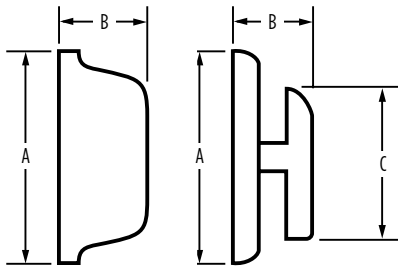

## METROPOLITAN BOUTIQUE ROUND DEADBOLT - SSD9471

Box Pack Specifications

SATIN NICKEL

SATIN CHROME

POLISHED CHROME

MATTE BLACK

These finishes are available with Microban anti-microbial coating: 15 and 514

SSD9471		20 min.	3 Hour	Satin Nickel	Polished Chrome	Satin Chrome	Matte Black
Single Cylinder	SSD9471 RDT	<input type="checkbox"/>	<input type="checkbox"/>	<input type="checkbox"/>	<input type="checkbox"/>	<input type="checkbox"/>	<input type="checkbox"/>
Double Cylinder	SSD9471 RDT	<input type="checkbox"/>	<input type="checkbox"/>	<input type="checkbox"/>	<input type="checkbox"/>	<input type="checkbox"/>	<input type="checkbox"/>

## SPECIFICATIONS

<b>Door Prep</b>	Cross Bore 2-1/8" Edge Bore 1" Latch Face 1" x 2-1/4"
<b>Backset</b>	Adjustable to 2-3/8" or 2-3/4"
<b>Door Thickness</b>	1-3/8" - 1-3/4" doors standard. 2-1/4" doors optional
<b>Cylinder</b>	SmartKey or KW 5-pin or WS 5-pin
<b>Faceplates</b>	1" x 2 1/4" Specify round corner or square corner or drive-in
<b>Strikes</b>	1-1/8" x 2-3/4" Specify round corner or square corner
<b>Bolt</b>	1" throw. Steel.
<b>Door Handing</b>	Reversible for right or left-handed doors
<b>ANSI/BHMA</b>	A156.5 Grade 2
<b>ADA</b>	Interior turn piece meets 4.13.9 ADA requirements
<b>UL</b>	*Meets 3 hour fire rating for all UL functions when fronted latches used.
<b>ASTM</b>	All Weiser product meets ASTM E 331 water penetration testing

Dimensions	A	B	C
SSD9471 RDT Interior	2 17/32"	1 13/32"	1 1/16"
SSD9471 RDT Exterior	2 17/32"	1 5/16"	N/A