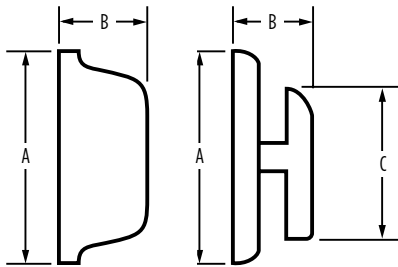

## MIDTOWN DEADBOLT - GD1471

Box Pack Specifications

SATIN NICKEL

SATIN CHROME

POLISHED CHROME

MATTE BLACK

GD1471 - MODERN	15 Satin Nickel	26 Polished Chrome	26D Satin Chrome	514 Matte Black
SmartKey Single Cylinder	<input type="checkbox"/>	<input type="checkbox"/>	<input type="checkbox"/>	<input type="checkbox"/>

## SPECIFICATIONS

20 min.

<b>Door Prep</b>	Cross Bore 2-1/8" Edge Bore 1" Latch Face 1" x 2-1/4"
<b>Backset</b>	Adjustable to 2-3/8" or 2-3/4"
<b>Door Thickness</b>	1-3/8" - 1-3/4" doors standard 2-1/4" doors optional
<b>Cylinder</b>	SmartKey
<b>Faceplates</b>	1" x 2 1/4" Includes square corner, radius corner and drive-in
<b>Strikes</b>	1-1/8" x 2-3/4" Includes square corner and radius corner
<b>Bolt</b>	1" throw. Steel
<b>Door Handing</b>	Reversible for right or left-handed doors
<b>ANSI/BHMA</b>	A156.5 Grade 1
<b>ADA</b>	Interior turn piece meets 4.13.9 ADA requirements
<b>UL</b>	Fire rating available, see specific product for availability
<b>ASTM</b>	All Weiser product meets ASTM E 331 water penetration testing

Dimensions	A	B	C
Midtown GD1471 Interior	2 11/16"	1 1/16"	1 23/32"
Midtown GD1471 Exterior	2 11/16"	1/2"	N/A