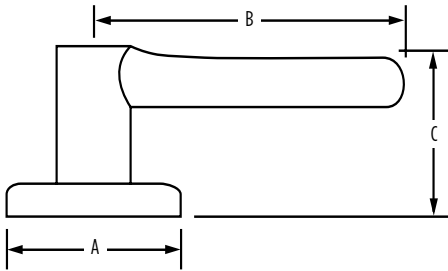

### AVAILABLE FUNCTIONS:

Passage

Privacy

Entry

Inactive

MILAN - SQUARE ROSE	15 Satin Nickel	26D Satin Chrome	514 Matte Black
Passage 20 Min	<input type="checkbox"/>	<input type="checkbox"/>	<input type="checkbox"/>
Privacy	<input type="checkbox"/>	<input type="checkbox"/>	<input type="checkbox"/>
Entry	<input type="checkbox"/>	<input type="checkbox"/>	<input type="checkbox"/>
Inactive	<input type="checkbox"/>	<input type="checkbox"/>	<input type="checkbox"/>

## SPECIFICATIONS

<b>Door Prep</b>	Cross Bore 2-1/8" Edge Bore 1" Latch Face 1" x 2-1/4"
<b>Backset</b>	Adjustable to 2-3/8" or 2-3/4"
<b>Door Thickness</b>	1-3/8" - 1-3/4" doors standard. 2-1/4" doors optional
<b>Cylinder</b>	SmartKey
<b>Faceplates</b>	1" x 2-1/4". Includes square corner, radius corner and drive-in
<b>Strikes</b>	2-1/4" full lip. Includes square corner and radius corner
<b>Bolt</b>	1/2" throw. Nickel plated
<b>Door Handing</b>	Reversible for right or left-hand doors
<b>ANSI/BHMA</b>	A156.2 Grade 2
<b>ADA</b>	Functions GLA 101, GLA 12 satisfies section 4.13.9 ADA Requirement
<b>UL</b>	Fire rating, see specific product for availability
<b>ASTM</b>	All Weiser product meets ASTM E 331 water penetration testing

Dimensions	A	B	C	C (Keyed)
Milan (Square Rose)	2 5/8"	4 5/32"	2 9/16"	