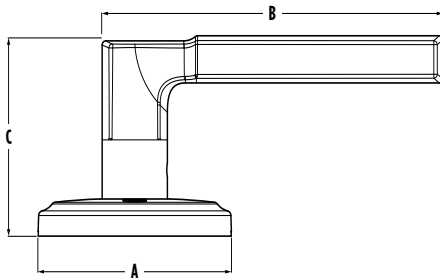

## SPECIFICATIONS

<b>Door Prep</b>	Cross Bore 2-1/8" Edge Bore 1"
<b>Backset</b>	Adjustable to 2-3/8" or 2-3/4"
<b>Door Thickness</b>	1-3/8" - 1-3/4" doors standard. Thick Door Kit Available for 101 and 535 functions
<b>Cylinder</b>	SmartKey
<b>Faceplates</b>	1" x 2-1/4". Includes square corner, radius corner and drive-in
<b>Strikes</b>	2-1/4" full lip. Includes square corner and radius corner
<b>Bolt</b>	1/2" throw
<b>Door Handing</b>	Reversible for right or left-hand doors
<b>ANSI/BHMA</b>	A156.2 Grade 2
<b>ADA</b>	Satisfies section 4.13.9 ADA requirement for 101 and 331 functions
<b>ASTM</b>	All Weiser product meets ASTM E 331 water penetration testing

Dimensions	A	B	C	C (Keyed)
Perth	2 21/32"	4 1/4"	2 7/16"	2 11/32"