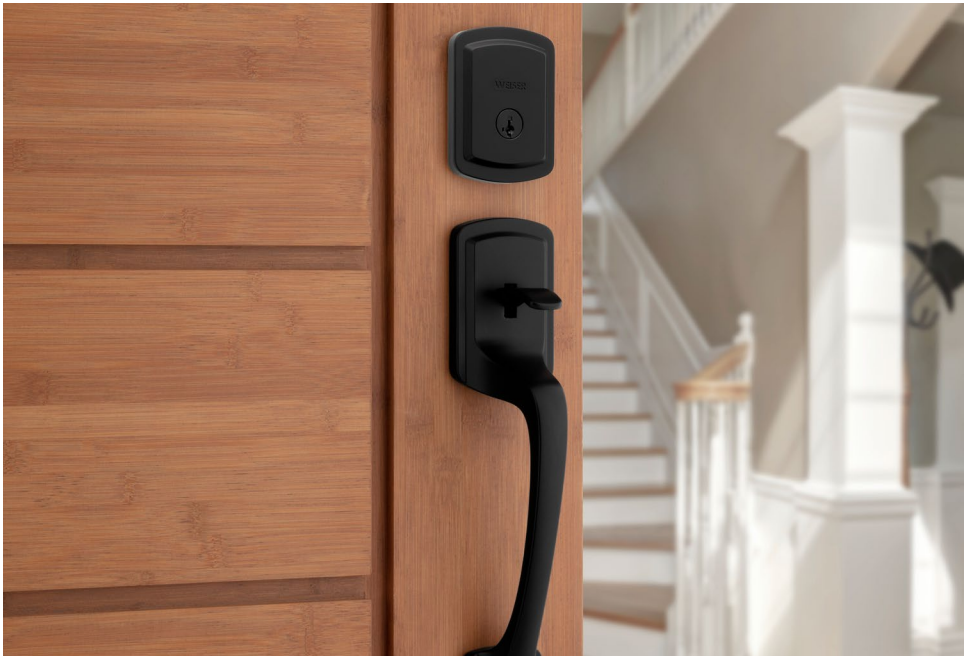

## PRAGUE HANDLESET

Box Pack Specifications

SATIN NICKEL

SATIN CHROME

POLISHED CHROME

MATTE BLACK

PRAGUE	15 Satin Nickel	26 Polished Chrome	26D Satin Chrome	514 Matte Black
SmartKey Single Cylinder Exterior Pack	<input type="checkbox"/>	<input type="checkbox"/>	<input type="checkbox"/>	<input type="checkbox"/>

## SPECIFICATIONS

<b>Door Prep</b>	Deadbolt: Cross Bore 2-1/8" or 1-1/2" Edge Bore 1" Latch Face 1" x 2-1/4". Handle: Cross Bore 2-1/8" Edge Bore 1" Latch Face 1" x 2-1/4"
<b>Backset</b>	Deadbolt: Adjustable to 2-3/8" or 2-3/4" Handle: Adjustable to 2-3/8" or 2-3/4"
<b>Door Thickness</b>	1-3/4" doors standard. 2-1/4" doors optional Not designed for use on 1-3/8" doors
<b>Cylinder</b>	SmartKey
<b>Faceplates</b>	1" x 2-1/4". Includes square corner, radius corner and drive-in
<b>Strikes</b>	Deadbolt: Cross Bore 1-1/8" x 2-3/4" Includes square corner and radius corner Handle: 2-1/4" full lip Includes square corner and radius corner
<b>Bolt</b>	Deadbolt: 1" steel Handle: 1/2" throw. Nickel plated.
<b>Door Handing</b>	Reversible for right or left-handed doors
<b>ANSI/BHMA</b>	A156.5 Grade 2 (for deadbolt)
<b>ADA</b>	N/A
<b>ASTM</b>	All Weiser product meets ASTM E 331 water penetration testing