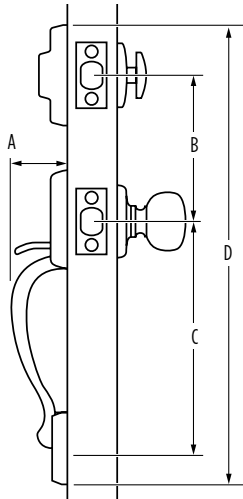

## PRAGUE HANDLESET

Box Pack Specifications

SATIN NICKEL

SATIN CHROME

POLISHED CHROME

MATTE BLACK

PRAGUE	15 Satin Nickel	26 Polished Chrome	26D Satin Chrome	514 Matte Black
SmartKey Single Cylinder Exterior Pack	<input type="checkbox"/>	<input type="checkbox"/>	<input type="checkbox"/>	<input type="checkbox"/>

## SPECIFICATIONS

<b>Door Prep</b>	Deadbolt: Cross Bore 2-1/8" or 1-1/2" Edge Bore 1" Latch Face 1" x 2-1/4". Handle: Cross Bore 2-1/8" Edge Bore 1" Latch Face 1" x 2-1/4"
<b>Backset</b>	Deadbolt: Adjustable to 2-3/8" or 2-3/4" Handle: Adjustable to 2-3/8" or 2-3/4"
<b>Door Thickness</b>	1-3/4" doors standard. 2-1/4" doors optional Not designed for use on 1-3/8" doors
<b>Cylinder</b>	SmartKey
<b>Faceplates</b>	1" x 2-1/4". Includes square corner, radius corner and drive-in
<b>Strikes</b>	Deadbolt: Cross Bore 1-1/8" x 2-3/4" Includes square corner and radius corner Handle: 2-1/4" full lip Includes square corner and radius corner
<b>Bolt</b>	Deadbolt: 1" steel Handle: 1/2" throw. Nickel plated.
<b>Door Handing</b>	Reversible for right or left-handed doors
<b>ANSI/BHMA</b>	A156.5 Grade 2 (for deadbolt)
<b>ADA</b>	N/A
<b>ASTM</b>	All Weiser product meets ASTM E 331 water penetration testing

Dimensions	A	B	C	D
Prague	2 <sup>25</sup> / <sub>64</sub> "	5 <sup>1</sup> / <sub>2</sub> "	8 <sup>13</sup> / <sub>64</sub> " through 9 <sup>11</sup> / <sub>16</sub> "	17 <sup>23</sup> / <sub>64</sub> "