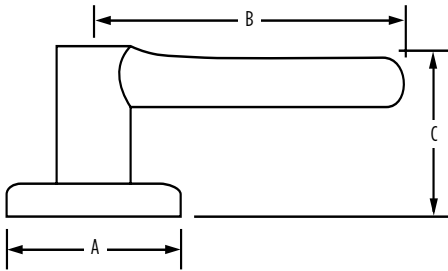

SINGAPORE SQUARE ROSE

Box Pack Specifications

SATIN NICKEL

SATIN CHROME

POLISHED CHROME

MATTE BLACK

AVAILABLE FUNCTIONS:

Passage

Privacy

Entry

Inactive

SINGAPORE - SQUARE ROSE	15 Satin Nickel	26 Polished Chrome	26D Satin Chrome	514 Matte Black
Passage		<input type="checkbox"/>	<input type="checkbox"/>	<input type="checkbox"/>
Passage 20 Min	<input type="checkbox"/>			
Passage 3 Hour	<input type="checkbox"/>	<input type="checkbox"/>		<input type="checkbox"/>
Privacy	<input type="checkbox"/>	<input type="checkbox"/>	<input type="checkbox"/>	<input type="checkbox"/>
Entry	<input type="checkbox"/>	<input type="checkbox"/>	<input type="checkbox"/>	<input type="checkbox"/>
Inactive	<input type="checkbox"/>	<input type="checkbox"/>	<input type="checkbox"/>	<input type="checkbox"/>

SPECIFICATIONS

Door Prep	Cross Bore 2-1/8" Edge Bore 1" Latch Face 1" x 2-1/4"
Backset	Adjustable to 2-3/8" or 2-3/4"
Door Thickness	1-3/8" - 1-3/4" doors standard. 2-1/4" doors optional
Cylinder	SmartKey
Faceplates	1" x 2-1/4". Includes square corner, radius corner and drive-in
Strikes	2-1/4" full lip. Includes square corner and radius corner
Bolt	1/2" throw. Nickel plated
Door Handing	Reversible for right or left-hand doors
ANSI/BHMA	A156.2 Grade 2
ADA	Functions GLA 101, GLA 12 satisfies section 4.13.9 ADA Requirement
UL	Fire rating available, see specific product for availability
ASTM	All Weiser product meets ASTM E 331 water penetration testing

Dimensions	A	B	C	C (Keyed)
Singapore (Square Rose)	2 11/16"	4 7/8"	2 9/16"	

WARRANTY:

Weiser™ products provide a "Lifetime Mechanical Warranty" that covers all defects in material and workmanship. For more information, please visit ca.weiserlock.com/en/warranty/.