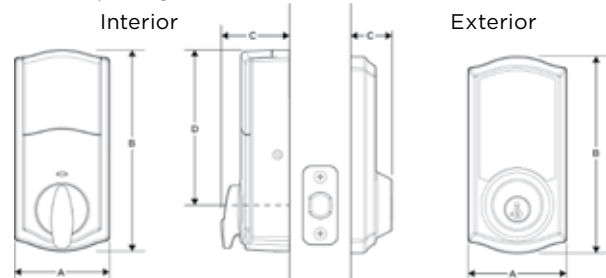

Contemporary

WARRANTY:

Weiser™ electronic products provide a “Lifetime Mechanical and Finish Warranty” and a one-year limited electronics warranty that covers all defects in material and workmanship. For more information, please visit ca.weiserlock.com/en/warranty/.