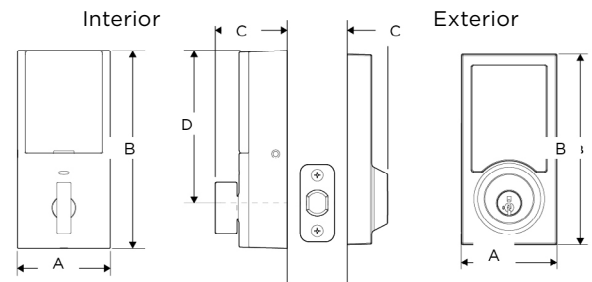

SPECIFICATIONS

Battery	Uses 4 x AA 6V alkaline cell batteries with approximately 1 year battery life
Function	Single cylinder deadbolt
Door Prep	2 1/8" diameter bore hole & 1" diameter latch hole
Backset	Adjustable 2 3/8" (60mm) or 2 3/4" (70mm)
Door Thickness	1 3/8" (35mm) - 2" (50mm) automatic adjustment
Faceplates	1" (25 mm) x 2 1/4" (57 mm) square corner standard
Strikes	Square corner strike, 2 3/4" (70mm) x 1 1/8"
Latch	Square & drive-in adjustable 2 3/8" (60mm) or 2 3/4" (70mm)
Bolt	1" (25 mm) throw, steel deadbolt
Door Handing	Reversible
Cylinder	Deadbolt: A156.36 Grade 2 Certified
Security	SmartKey
Temperature Range	Exterior: -40°F to 150°F (-40°C to 66°C) Interior: 32°F to 130°F (0°C to 54°C)
Humidity	Exterior: 100% condensing Interior: 30% to 95% non-condensing
Wireless Protocol	Z-Wave 500; lock complies with Z-Wave standard of open air, line of sight transmission of 160 feet or more. Compliant with FCC Part 15, Industry Canada
Codes	Up to 250 customizable access codes with optional schedules

Dimensions	A	B	C	D
GED18000 Traditional Interior	2 3/4"	5 3/4"	1 15/16"	4 9/16"
GED18000 Traditional Exterior	2 13/16"	5 5/8"	1 3/16"	--
GED18000 Contemporary Interior	2 3/4"	5 3/4"	1 15/16"	4 9/16"
GED18000 Contemporary Exterior	2 13/16"	5 5/8"	1 3/16"	--

Traditional