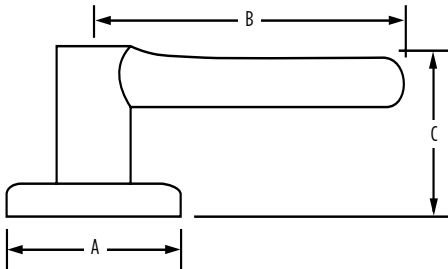

## SPECIFICATIONS

|                       |   |
|-----------------------|---|
| <b>Door Prep</b>      | Cross Bore 2-1/8" Edge Bore 1"<br>Latch Face 1" x 2-1/4"                |
| <b>Backset</b>        | Adjustable to 2-3/8" or 2-3/4"  |
| <b>Door Thickness</b> | 1-3/8" - 1-3/4" doors standard.<br>2-1/4" doors optional                |
| <b>Cylinder</b>       | SmartKey standard, see specific product for more WS and KW availability |
| <b>Faceplates</b>     | 1" x 2-1/4". Round corner, square corner and drive-in available in box  |
| <b>Strikes</b>        | 2-1/4" full lip. Other options available                                |
| <b>Bolt</b>           | 1/2" throw. Nickel plated   |
| <b>Door Handing</b>   | Reversible for right or left-hand doors                                 |
| <b>ANSI/BHMA</b>      | A156.2 Grade 2  |
| <b>ADA</b>            | Functions GLA 101, GLA 12 satisfies section 4.13.9 ADA Requirement      |
| <b>UL</b>             | Fire rating, see specific product for availability                      |
| <b>ASTM</b>           | All Weiser product meets ASTM E 331 water penetration testing           |

| Dimensions          | A      | B      | C      | C (Keyed) |
|---------------------|--------|--------|--------|-----------|
| Sydney (Round Rose) | 2 5/8" | 4 1/4" | 2 3/4" | 2 3/8"    |