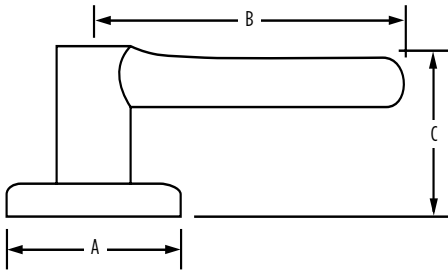

SYDNEY SQUARE ROSE

Box Pack Specifications

SATIN NICKEL

MATTE BLACK

AVAILABLE FUNCTIONS:

Passage

Privacy

Entry

Inactive

SYDNEY - SQUARE ROSE	15 Satin Nickel	514 Matte Black
Passage	<input type="checkbox"/>	<input type="checkbox"/>
Privacy	<input type="checkbox"/>	<input type="checkbox"/>
Entry	<input type="checkbox"/>	<input type="checkbox"/>
Inactive	<input type="checkbox"/>	<input type="checkbox"/>

SPECIFICATIONS

Door Prep	Cross Bore 2-1/8" Edge Bore 1" Latch Face 1" x 2-1/4"
Backset	Adjustable to 2-3/8" or 2-3/4"
Door Thickness	1-3/8" - 1-3/4" doors standard. 2-1/4" doors optional
Cylinder	SmartKey
Faceplates	1" x 2-1/4". Includes square corner, radius corner and drive-in
Strikes	2-1/4" full lip. Includes square corner and radius corner
Bolt	1/2" throw. Nickel plated
Door Handing	Reversible for right or left-hand doors
ANSI/BHMA	A156.2 Grade 2
ADA	Functions GLA 101, GLA 12 satisfies section 4.13.9 ADA Requirement
ASTM	All Weiser product meets ASTM E 331 water penetration testing

Dimensions	A	B	C	C (Keyed)
Sydney (Square Rose)	2 5/8"	4 1/4"	2 3/4"	2 3/8"

WARRANTY:

Weiser™ products provide a "Lifetime Mechanical Warranty" that covers all defects in material and workmanship. For more information, please visit ca.weiserlock.com/en/warranty/.