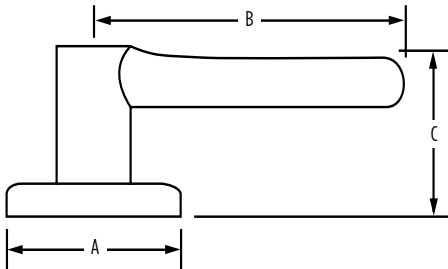

Entry

Inactive

SYL		 20 min.	Satin Nickel	Matte Black
Passage	GLA101 SYL SQT	<input type="checkbox"/>	<input type="checkbox"/>	<input type="checkbox"/>
Privacy	GLA331 SYL SQT	<input type="checkbox"/>	<input type="checkbox"/>	<input type="checkbox"/>
Entry	GLA535 SYL SQT	<input type="checkbox"/>	<input type="checkbox"/>	<input type="checkbox"/>
Inactive	GLA12 SYL SQT	<input type="checkbox"/>	<input type="checkbox"/>	<input type="checkbox"/>

SPECIFICATIONS

20 min.

Door Prep	Cross Bore 2-1/8" Edge Bore 1" Latch Face 1" x 2-1/4"
Backset	Adjustable to 2-3/8" or 2-3/4"
Door Thickness	1-3/8" - 1-3/4" doors standard. 2-1/4" doors optional
Cylinder	SmartKey standard, see specific product for more WS and KW availability
Faceplates	1" x 2-1/4". Round corner, square corner and drive-in available in box
Strikes	2-1/4" full lip. Other options available
Bolt	1/2" throw. Nickel plated
Door Handing	Reversible for right or left-hand doors
ANSI/BHMA	A156.2 Grade 2
ADA	Functions GLA 101, GLA 12 satisfies section 4.13.9 ADA Requirement
UL	Fire rating, see specific product for availability
ASTM	All Weiser product meets ASTM E 331 water penetration testing

Dimensions	A	B	C	C (Keyed)
Sydney (Square Rose)	2 5/8"	4 1/4"	2 3/4"	2 3/8"

WARRANTY:

Weiser™ products provide a "Lifetime Mechanical Warranty" that covers all defects in material and workmanship. For more information, please visit ca.weiserlock.com/en/warranty/.