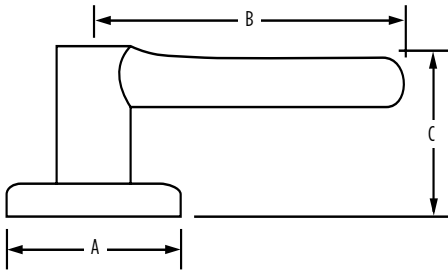

Entry

Inactive

TOLUCA	3 Brass	15 Satin Nickel	514 Matte Black
Passage	<input type="checkbox"/>	<input type="checkbox"/>	<input type="checkbox"/>
Privacy	<input type="checkbox"/>	<input type="checkbox"/>	<input type="checkbox"/>
Entry	<input type="checkbox"/>	<input type="checkbox"/>	<input type="checkbox"/>
Inactive	<input type="checkbox"/>	<input type="checkbox"/>	<input type="checkbox"/>

SPECIFICATIONS

Door Prep	Cross Bore 2-1/8" Edge Bore 1" Latch Face 1" x 2-1/4"
Backset	Adjustable to 2-3/8" or 2-3/4"
Door Thickness	1-3/8" - 1-3/4" doors standard. 2-1/4" doors optional
Cylinder	SmartKey
Faceplates	1" x 2-1/4". Includes square corner, radius corner and drive-in
Strikes	2-1/4" full lip. Includes square corner and radius corner
Bolt	1/2" throw. Nickel plated
Door Handing	Specify handing only with inactive levers
ANSI/BHMA	A156.2 Grade 2
ADA	Functions GLA 101, GLA 12 satisfies section 4.13.9 ADA Requirement
ASTM	All Weiser product meets ASTM E 331 water penetration testing

Dimensions	A	B	C	C (Keyed)
Toluca	2 5/8"	4 7/8"	2 3/8"	

WARRANTY:

Weiser™ products provide a "Lifetime Mechanical Warranty" that covers all defects in material and workmanship. For more information, please visit weiserlock.com/en/warranty.