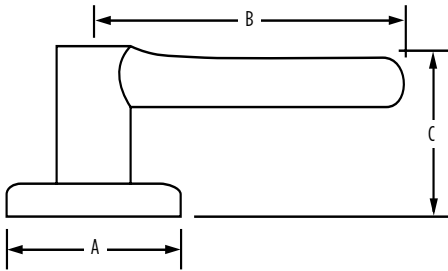

SPECIFICATIONS

20 min.

3 Hour

Door Prep	Cross Bore 2-1/8" Edge Bore 1" Latch Face 1" x 2-1/4"
Backset	Adjustable to 2-3/8" or 2-3/4"
Door Thickness	1-3/8" - 1-3/4" doors standard. 2-1/4" doors optional
Cylinder	SmartKey standard
Faceplates	1" x 2-1/4". Round corner, square corner and drive-in available in box
Strikes	2-1/4" full lip. Other options available
Bolt	1/2" throw. Nickel plated
Door Handing	Specify handing only with inactive levers
ANSI/BHMA	A156.2 Grade 2
ADA	Functions GLA 101, GLA 12 satisfies section 4.13.9 ADA Requirement
UL	Fire rating, see specific product for availability
ASTM	All Weiser product meets ASTM E 331 water penetration testing

Dimensions	A	B	C	C (Keyed)
Toluca	2 5/8"	4 7/8"	2 3/8"	

WARRANTY:

Weiser™ products provide a "Lifetime Mechanical Warranty" that covers all defects in material and workmanship. For more information, please visit weiserlock.com/en/warranty.