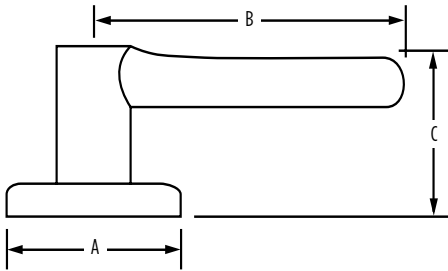

### AVAILABLE FUNCTIONS:

Passage

Privacy

Entry

Inactive

TP		 20 min.	Venetian Bronze	Satin Nickel
Passage	GCL 101 TP	<input type="checkbox"/>	<input type="checkbox"/>	<input type="checkbox"/>
Privacy	GCL 331 TP	<input type="checkbox"/>	<input type="checkbox"/>	<input type="checkbox"/>
Entry	GCL 535 TP	<input type="checkbox"/>	<input type="checkbox"/>	<input type="checkbox"/>
Inactive	GCL 12 TP	<input type="checkbox"/>	<input type="checkbox"/>	<input type="checkbox"/>

## SPECIFICATIONS

<b>Door Prep</b>	Cross Bore 2-1/8" Edge Bore 1" Latch Face 1" x 2-1/4"
<b>Backset</b>	Adjustable to 2-3/8" or 2-3/4"
<b>Door Thickness</b>	1-3/8" - 1-3/4" doors standard. 2-1/4" doors optional
<b>Cylinder</b>	SmartKey standard, see specific product for more WS and KW availability
<b>Faceplates</b>	1" x 2-1/4". Round corner, square corner and drive-in available in box
<b>Strikes</b>	2-1/4" full lip. Other options available
<b>Bolt</b>	1/2" throw. Nickel plated
<b>Door Handing</b>	Specify handing only with inactive levers
<b>ANSI/BHMA</b>	A156.2 Grade 2
<b>ADA</b>	Functions GLA 101, GLA 12 satisfies section 4.13.9 ADA Requirement
<b>UL</b>	Fire rating, see specific product for availability
<b>ASTM</b>	All Weiser product meets ASTM E 331 water penetration testing

Dimensions	A	B	C	C (Keyed)
Trapani	2 13/16"	4 3/16"	2 3/4"	