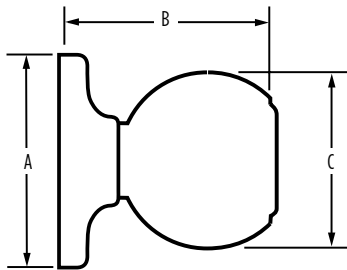

### AVAILABLE FUNCTIONS:

Passage

Privacy

Entry

Inactive

TROY	15 Satin Nickel	26D Satin Chrome	514 Matte Black
Passage	<input type="checkbox"/>	<input type="checkbox"/>	<input type="checkbox"/>
Privacy	<input type="checkbox"/>	<input type="checkbox"/>	<input type="checkbox"/>
Entry	<input type="checkbox"/>	<input type="checkbox"/>	<input type="checkbox"/>
Storeroom		<input type="checkbox"/>	
Inactive	<input type="checkbox"/>	<input type="checkbox"/>	<input type="checkbox"/>

## SPECIFICATIONS

<b>Door Prep</b>	Cross Bore 2-1/8" Edge Bore 1" Latch Face 1" x 2-1/4"
<b>Backset</b>	Adjustable to 2-3/8" or 2-3/4"
<b>Door Thickness</b>	1-3/8" - 1-3/4" doors standard. 2- 1/4" doors optional on GLA 101 and GLA 535 models only
<b>Cylinder</b>	SmartKey
<b>Faceplates</b>	1" x 2 1/4" Includes square corner, radius corner and drive- in
<b>Strikes</b>	2-1/4" full lip. Includes square corner and radius corner
<b>Bolt</b>	1/2" throw. Nickel plated
<b>Door Handing</b>	Reversible for right or left-handed doors
<b>ANSI/BHMA</b>	A156.2 Grade 2
<b>ADA</b>	N/A
<b>ASTM</b>	All Weiser product meets ASTM E 331 water penetration testing

Dimensions	A	B	C
Troy	2 5/8"	2 5/16"	2 1/16"