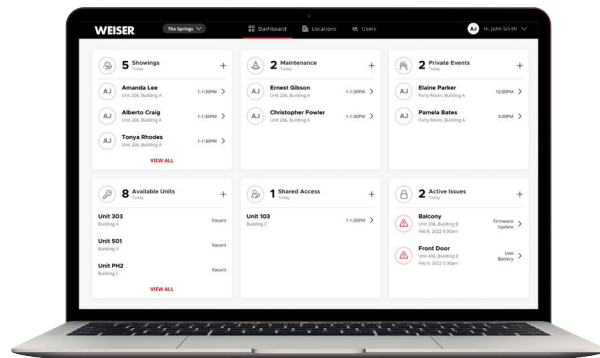

WEISER UNITE

The Weiser UNITE™ software and web-enabled platform provides convenient and efficient access control for your multifamily property.

The Weiser UNITE™ software platform is an intuitive cloud-based web and mobile solution. Property managers can use the desktop dashboard for quick and easy access control or the mobile app for on-the-go management. Tenants can also enjoy simple and secure access to their homes through the mobile app. With Weiser UNITE™ software, you're in control of your property.

Weiser UNITE™ Software

Mobile and Desktop Solutions

Best-in-Class User Interface

Intuitive software on both mobile and desktop platforms enables easy navigation and access control.

Fully Remote Management

Manage access control from anywhere with any web-enabled device.

Tenant Mobile Access

Property Manager Mobile Management

Property Manager Desktop Management

Full Featured Access Control

Flexible Access Control

Dashboard Monitoring

Quickly monitor and manage priority access activities.

Short-Term Access

Invite, schedule and track temporary non-resident guest access.

Self-Guided Tours

Reduces staff time, increases leasing efficiency and daily tours.